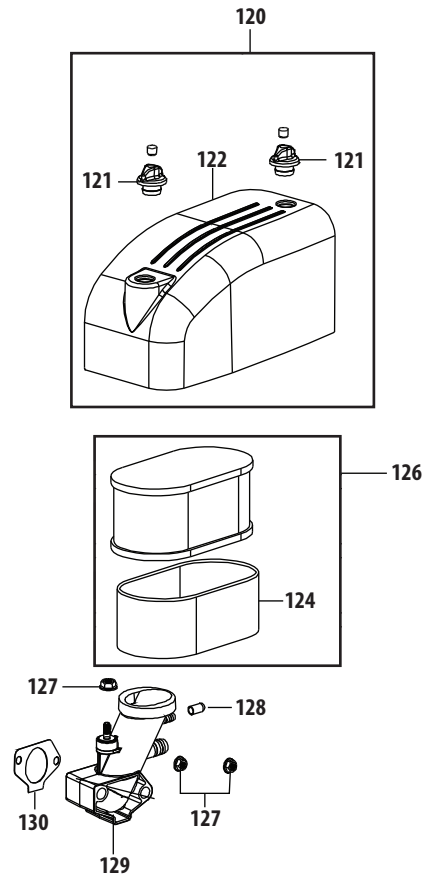

Engine Model 4P90JUA Air Intake

Ref.	Part Number	Description
120	951-12255	Air Filter Cover Assembly
121	712-04291	Air Filter Lock Nut
122	951-12255	Air Filter Cover
124	951-12256	Sponge Filter
126	951-12260	Air Filter Assembly
127	712-04212	Nut M6
128	951-12328	Rubber Cap
129	951-12257	Manifold
130	951-12258	Manifold Gasket